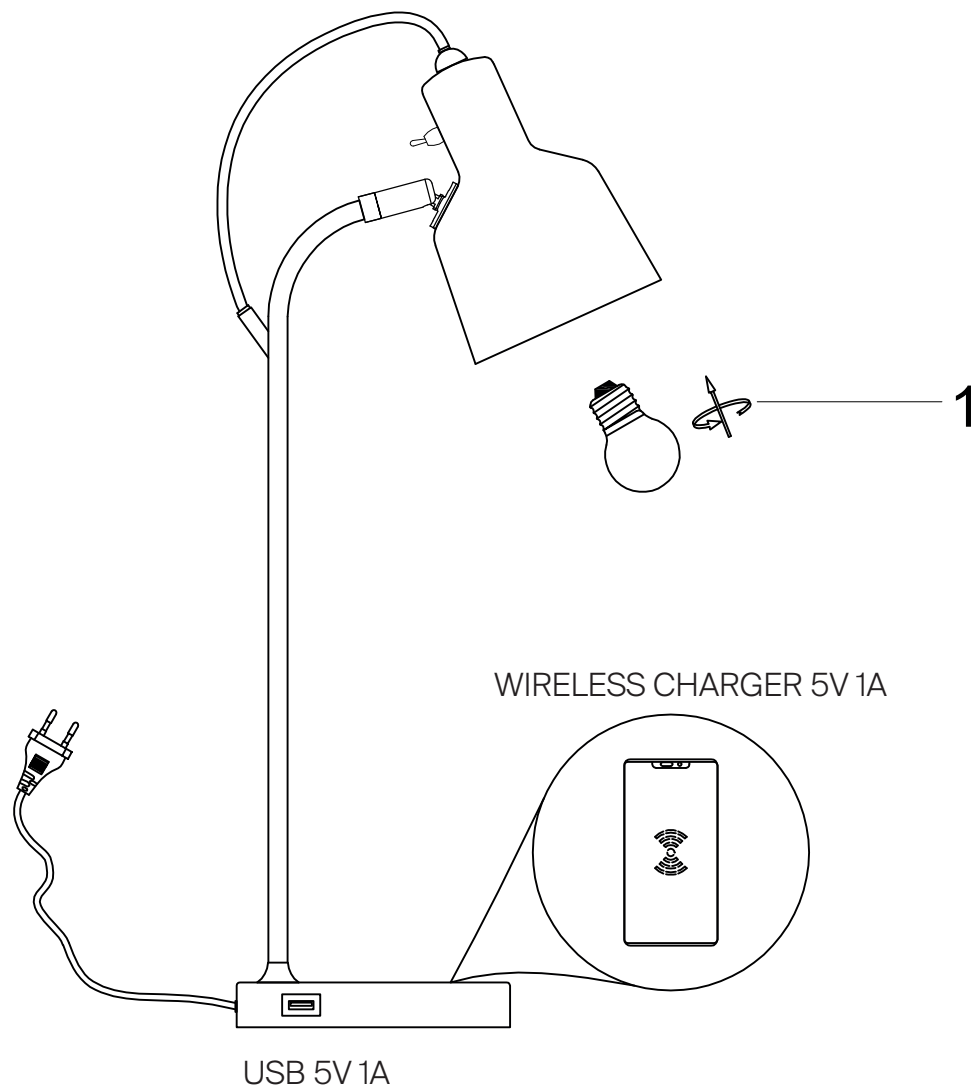

# Assembly Instructions

## Add On Table Lamp

230V~ 50Hz

E27 (LED Only) Max. 40W

IP20