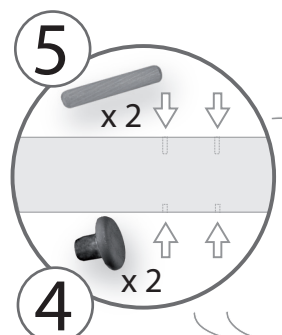

Assembly Guide

-Base frame

Designed for Sleep Comfort

1

2

3

4

5

6

(Wood dowels only for 210 cm length.)