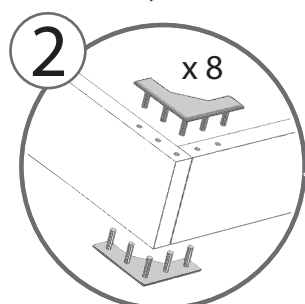

Assembly Guide

-Base frame

Designed for Sleep Comfort

1

2

3

4

5

6

(Wood dowels only for 210 cm length.)