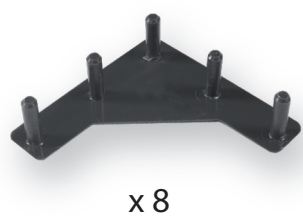

Assembly Guide

-Base frame

Designed for Sleep Comfort

1

2

3

4

5

6

(Wood dowels only for 210 cm length.)