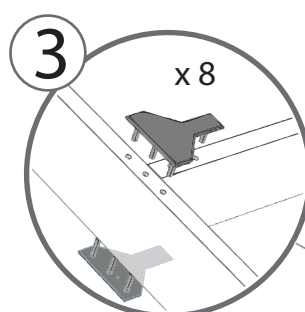

Assembly Guide

-Base frame

Designed for Sleep Comfort

1

2

3

4

5

6

(Wood dowels only for 210 cm length.)