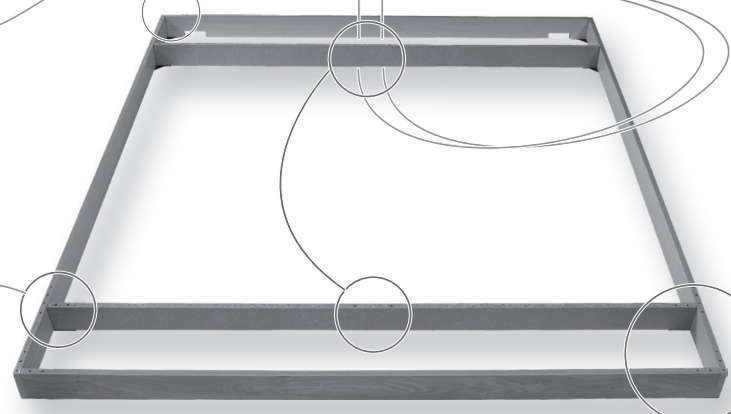

Assembly Guide

-Base frame

Designed for Sleep Comfort

1

2

3

4

5

6

(Wood dowels only for 210 cm length.)