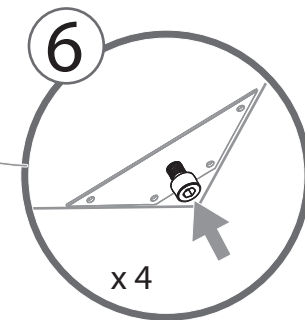

Assembly Guide

-Base frame

Designed for Sleep Comfort

1

2

3

4

5

6

(Wood dowels only for 210 cm length.)