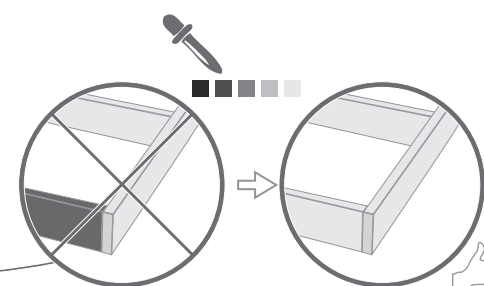

Assembly Guide

-Base frame

Designed for Sleep Comfort

1

2

3

4

5

6

(Wood dowels only for 210 cm length.)