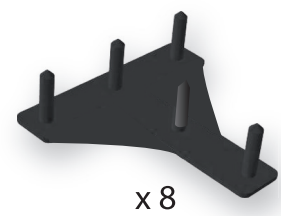

Assembly Guide

-Base frame

Designed for Sleep Comfort

1

2

3

4

5

6

(Wood dowels only for 210 cm length.)